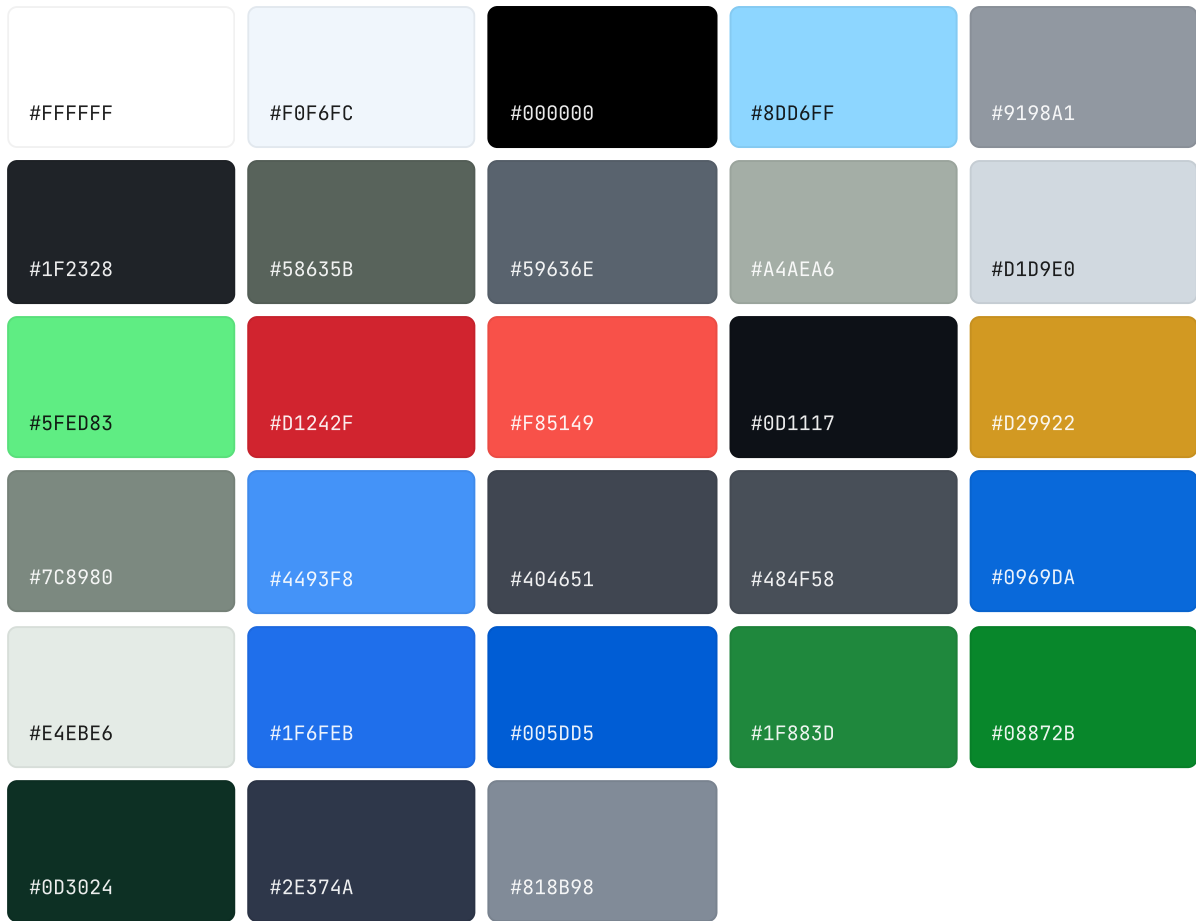

WCAG 100% · 6 passing pairs · 0 failing. Full breakdown in §11.