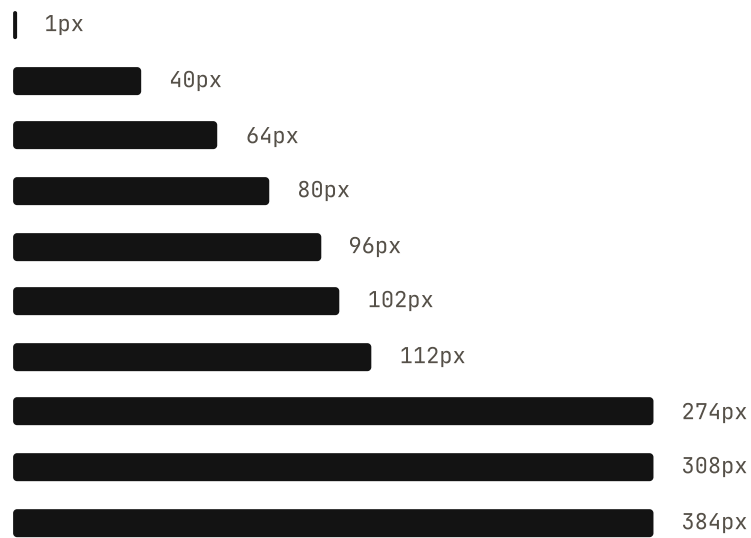

STEP SIZE SAMPLE

t00 64px Navigation Menu

t01 48px Navigation Menu

t02 40px Navigation Menu

t03 32px Navigation Menu

t04 24px Navigation Menu

t05 22px Navigation Menu

t06 18px Navigation Menu

t07 16px Navigation Menu

t08 14px Navigation Menu

t09 12px Navigation Menu

Spacing

Base 2px · 11 steps captured

Rhythm

Shape

8 radii · 6 elevation tiers

Border radii

3px

6px

12px

16px

24px

48px

Elevation