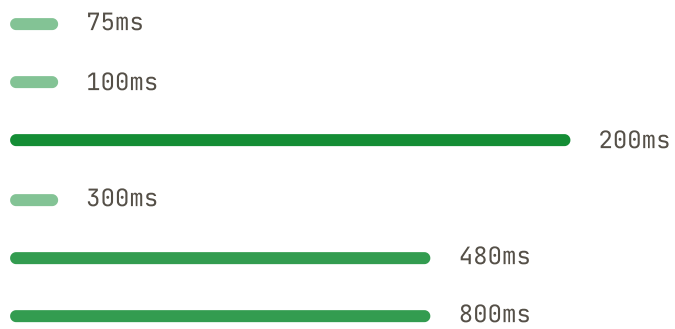

Motion

Feel: mixed · 7 durations · 11 easings

Duration scale

Easings